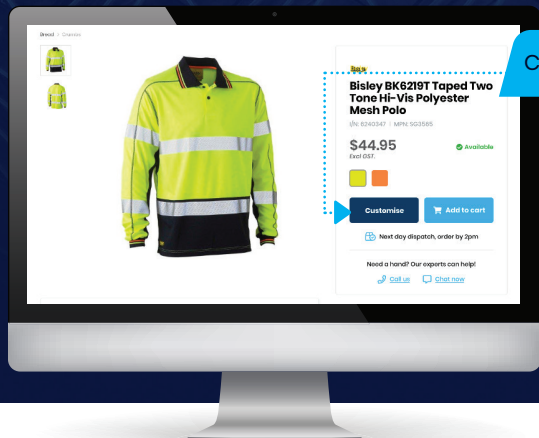

Heatleys Embroidery Solutions

Heatleys Online Embroidery Store

Our online embroidery store is like no other and offers a completely customisable experience. Do not waste time with individual uploads of employee names and logos.

Our online embroidery capabilities can cater for bulk uploads, customised positioning, colouring and sizing of all logos and texts and provides an efficient and easy shopping experience by saving all your uploads, ready for your next order.

How it works

Our online embroidery store is a user-friendly system designed to save you the time and hassle of communicating back and forth with a representative, explaining your embroidery needs.

By following these simple steps, you can arrange all your embroidery in one place, in one order.

- **Customisation**, before you add your chosen items to your shopping cart, click on the "customise" button to add embroidery to your order.
- **Upload hi res images** of your logo and position exactly where you want your logo to appear on the product.
- **Bulk upload** employee names and customise colours, sizes and fonts.
- **Save time**, our embroidery store saves all your uploads, saving you time for when you make your next order with us.
- **Simple check out**, the cost of the embroidery will be added to the total amount of your purchase, so you know exactly how much it will be before you add items to your cart and complete the payment process.

HEATLEYS
SAFETY&INDUSTRIAL

Customise your product