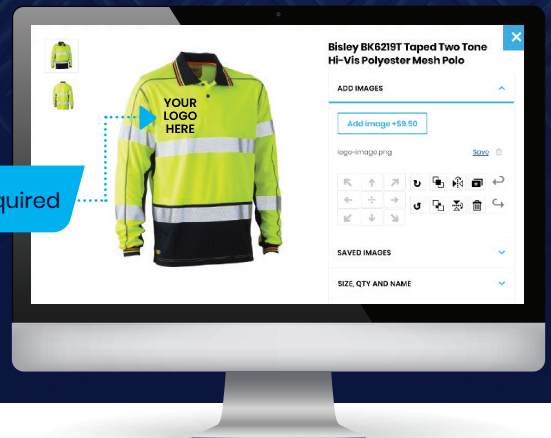

Position logo as required

Wide range of solutions to access stock anytime, anywhere.

Contact our Inventory Solutions Specialists to discuss your custom inventory management plan.

1800-HEATLEYS
access@heatleys.com.au
www.heatleys.com.au